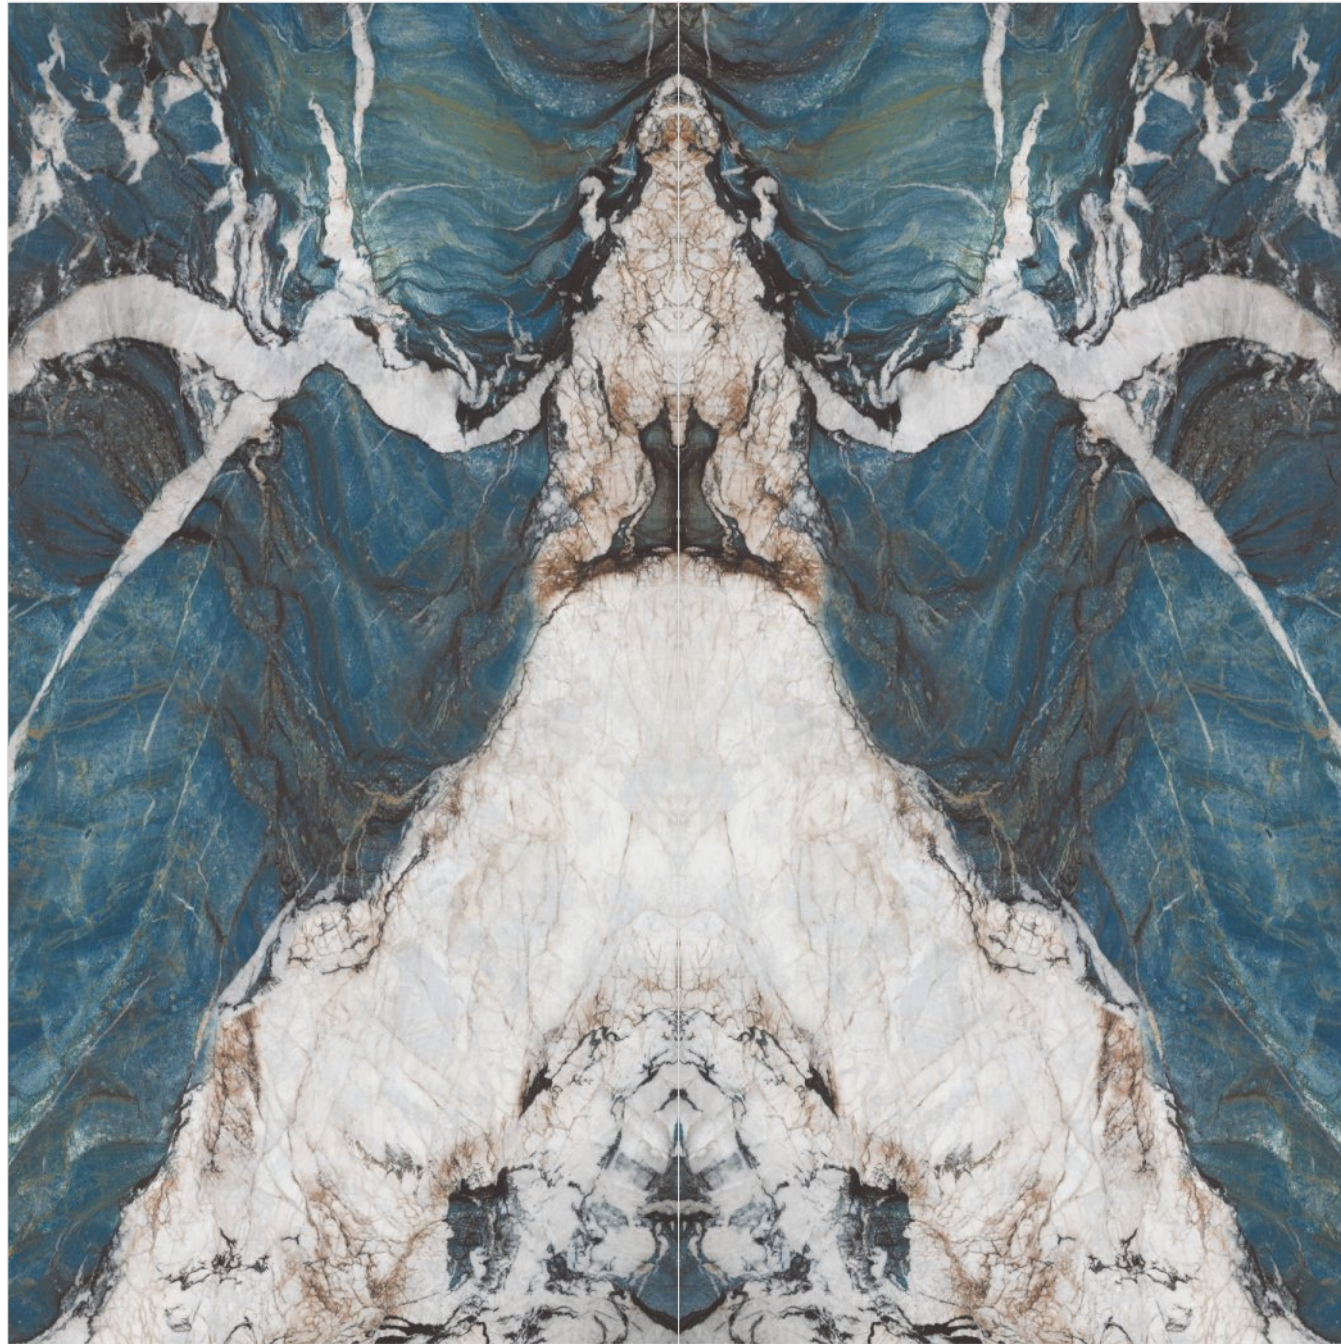

120x240cm

SURFACE: Glossy Bookmatch Surface

9mm Thickness

GLORIOUS COLLECTION

EXOTIC AQUA (A-B)

Gres Porcelain Stoneware (International Standard)
Vitrified Stoneware (Indian Standard)
Rectified | 5.5mm