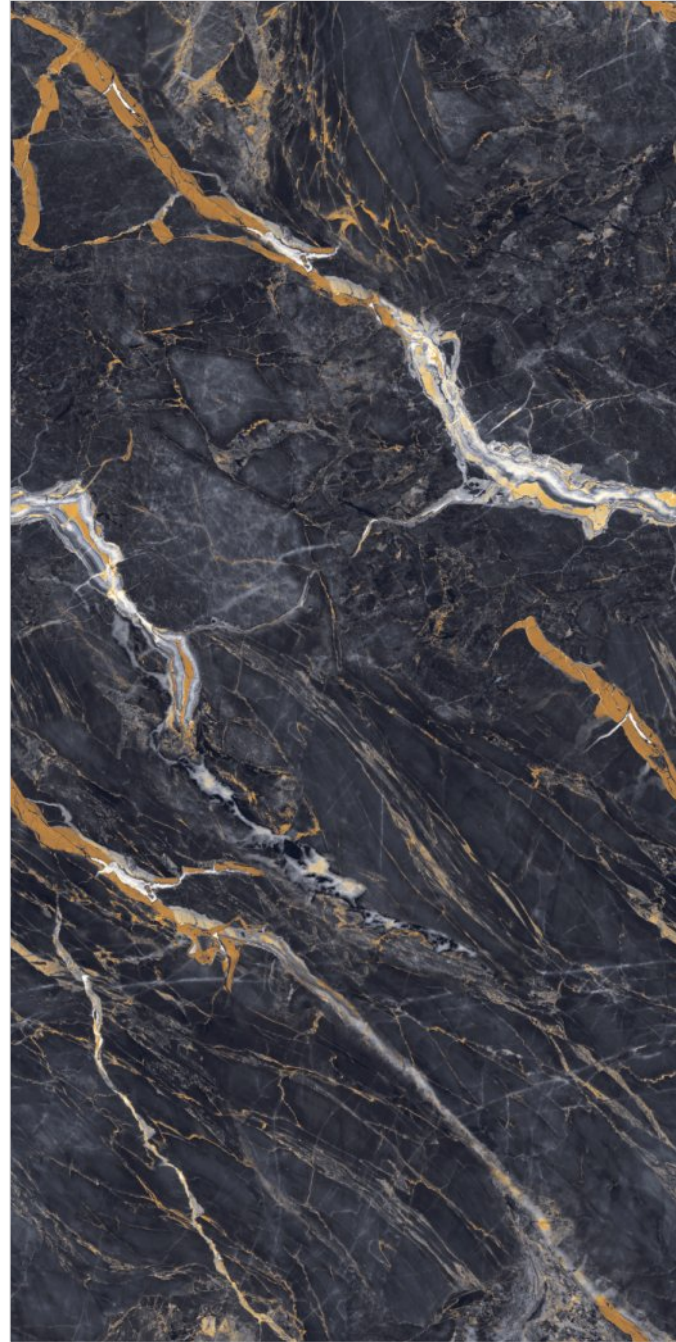

120x240cm

SURFACE: High Glossy Endless Surface

9mm Thickness

GLORIOUS COLLECTION

EVOQUE BLACK