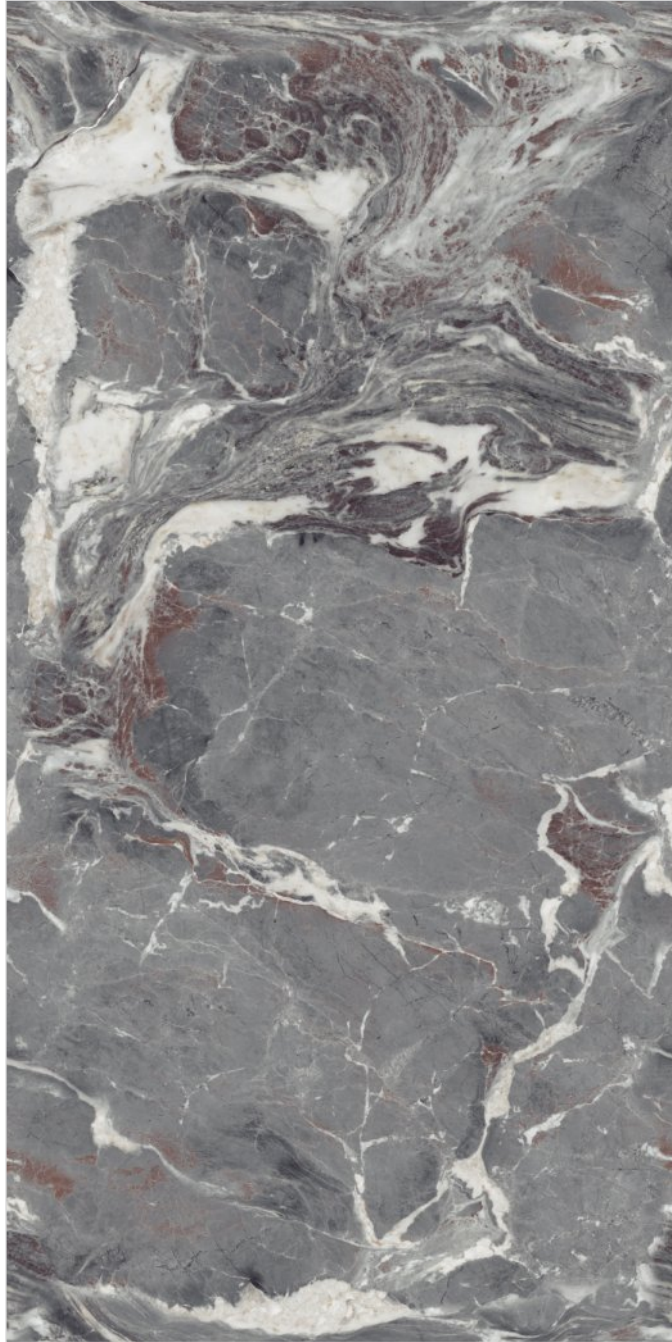

120x240cm

SURFACE: High Glossy Surface

9mm Thickness

GLORIOUS COLLECTION

FUSION DARK