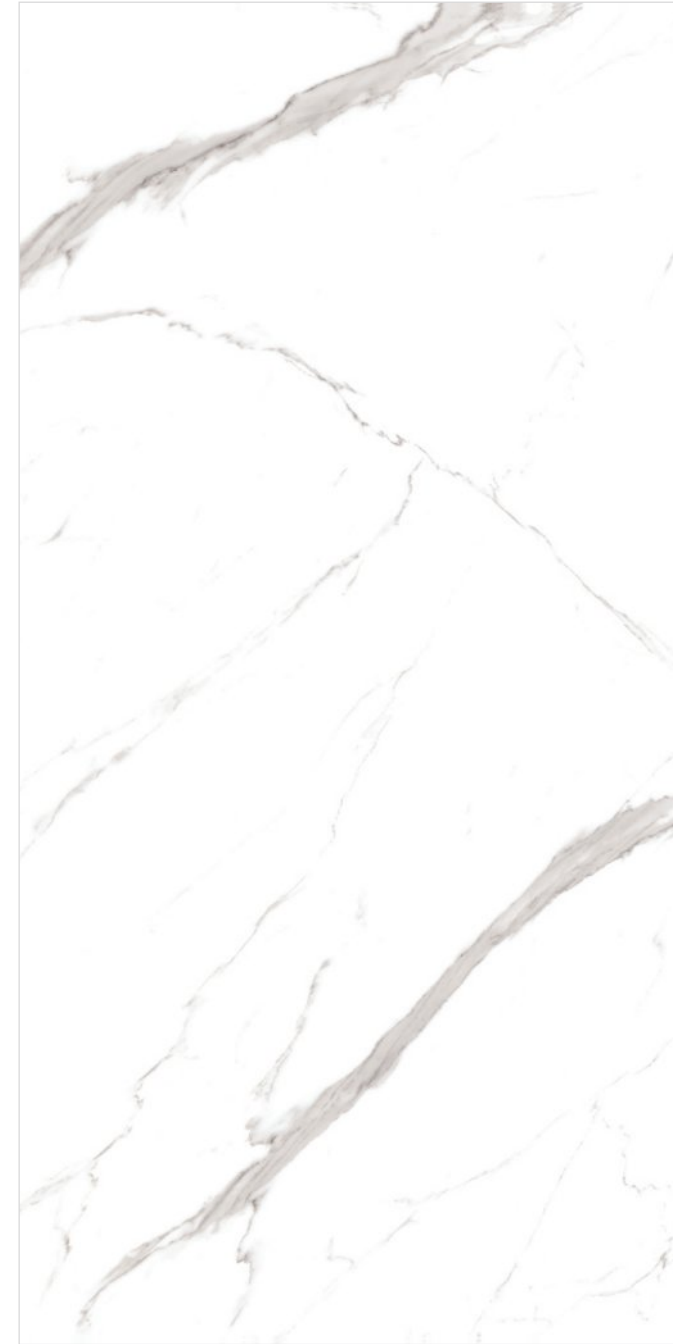

LIVING AREA

The Statuario Nex walls bring timeless marble elegance to this living space.

120x240cm

SURFACE: Glossy Surface

9mm Thickness

GLORIOUS COLLECTION

CALACUTTA BIANCO ORO

CARMEL GREY