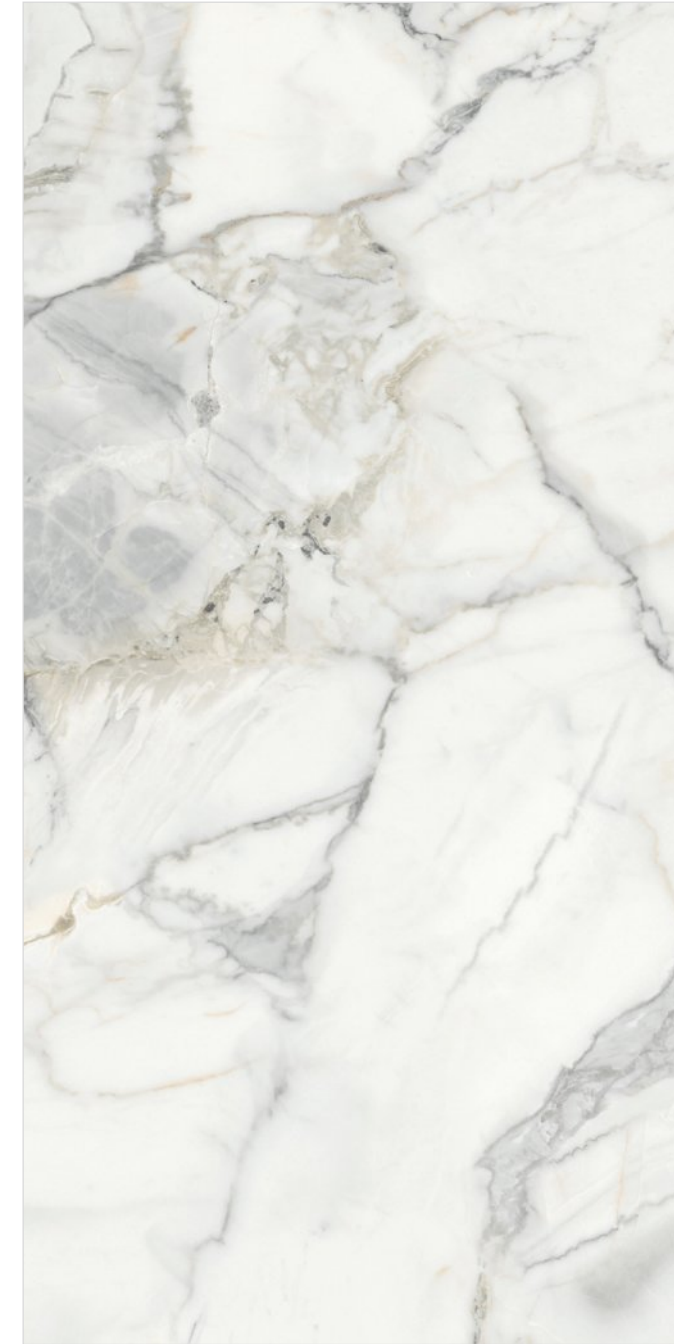

SUPER STATUARIO

Gres Porcelain Stoneware (International Standard)
Vitrified Stoneware (Indian Standard)
Rectified | 5.5mm

Intended to use at wall & floor coverings, for
any indoor & outdoor Residential and commercial spaces.