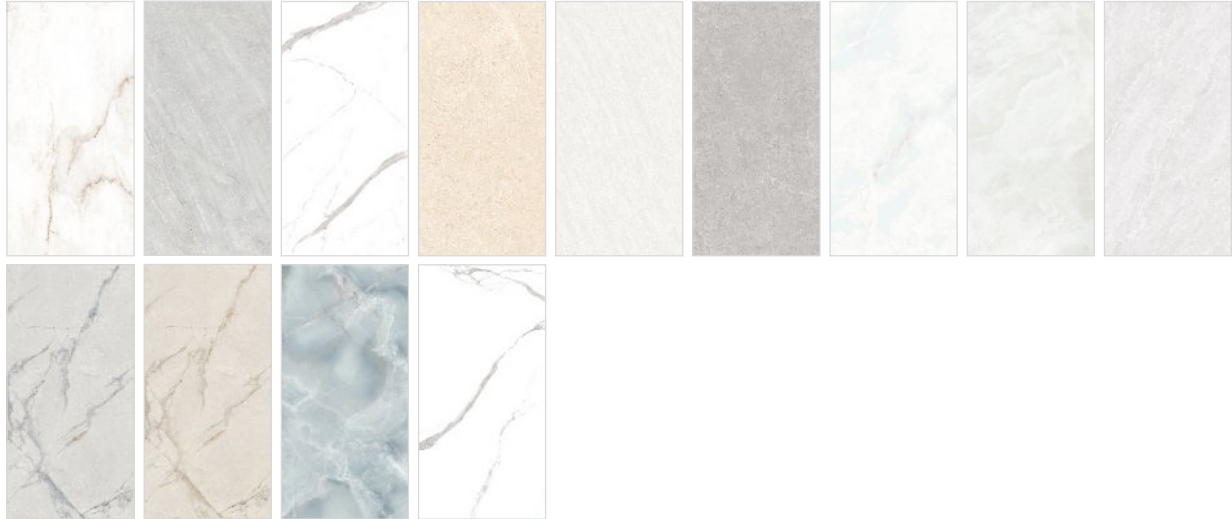

GLORIOUS COLLECTION

SIZE & THICKNESS

120x240cm

GLOSSY

GLOSSY BOOKMATCH

GLOSSY CB

GLOSSY ENDLESS CB

HIGH GLOSSY