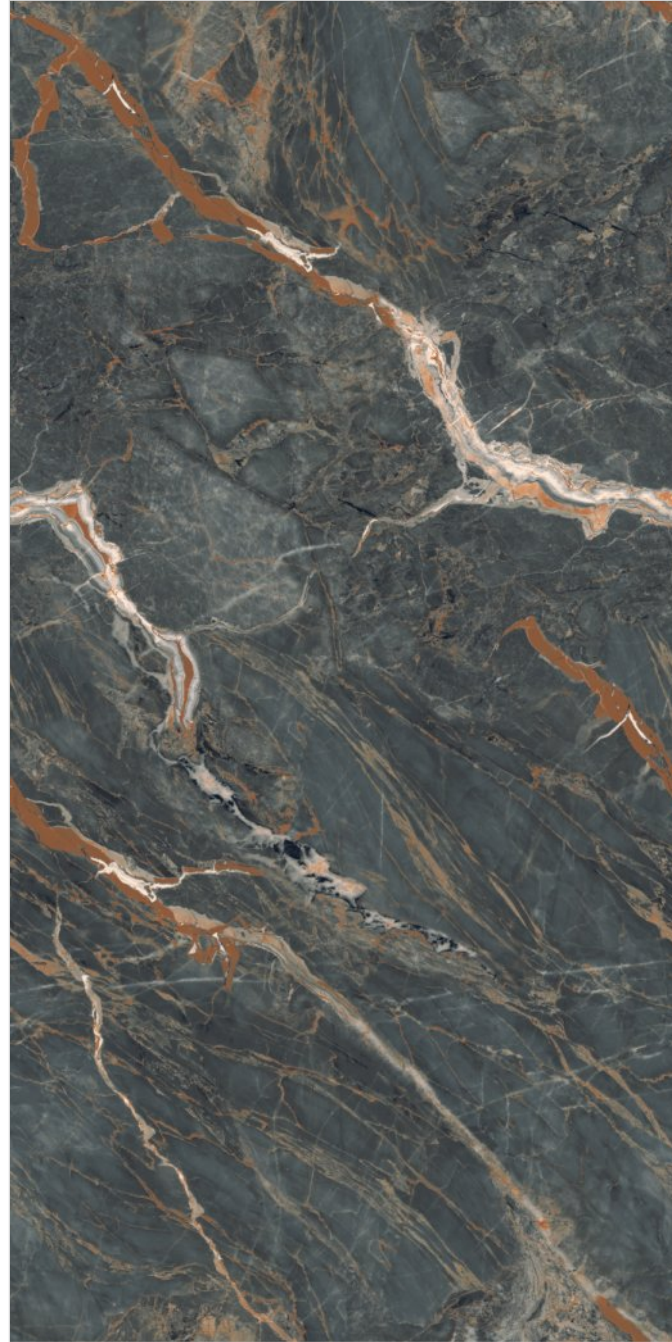

120x240cm

SURFACE: High Glossy Endless Surface

9mm Thickness

GLORIOUS COLLECTION

EVOQUE BLACK

EVOQUE GREEN

OCEAN ONYX

Gres Porcelain Stoneware (International Standard)
Vitrified Stoneware (Indian Standard)
Rectified | 5.5mm