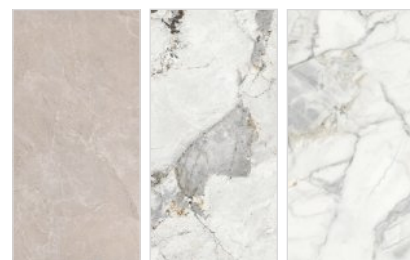

OUTDOOR AREA

The Lusido Dior tiles elevate this reading room with their sophisticated elegance

Wall : Lusido Dior 120x240cm, **Floor** : Lusido Dior 120x240cm,
Surface : GHR Matt

CAFÉ AREA

The Lusido Grigio tiles effortlessly infuse a touch of understated elegance into this lively café.