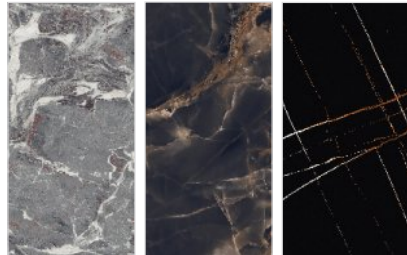

GLORIOUS COLLECTION

SIZE & THICKNESS

120x240cm

GLOSSY

GLOSSY BOOKMATCH

GLOSSY CB

GLOSSY ENDLESS CB

HIGH GLOSSY