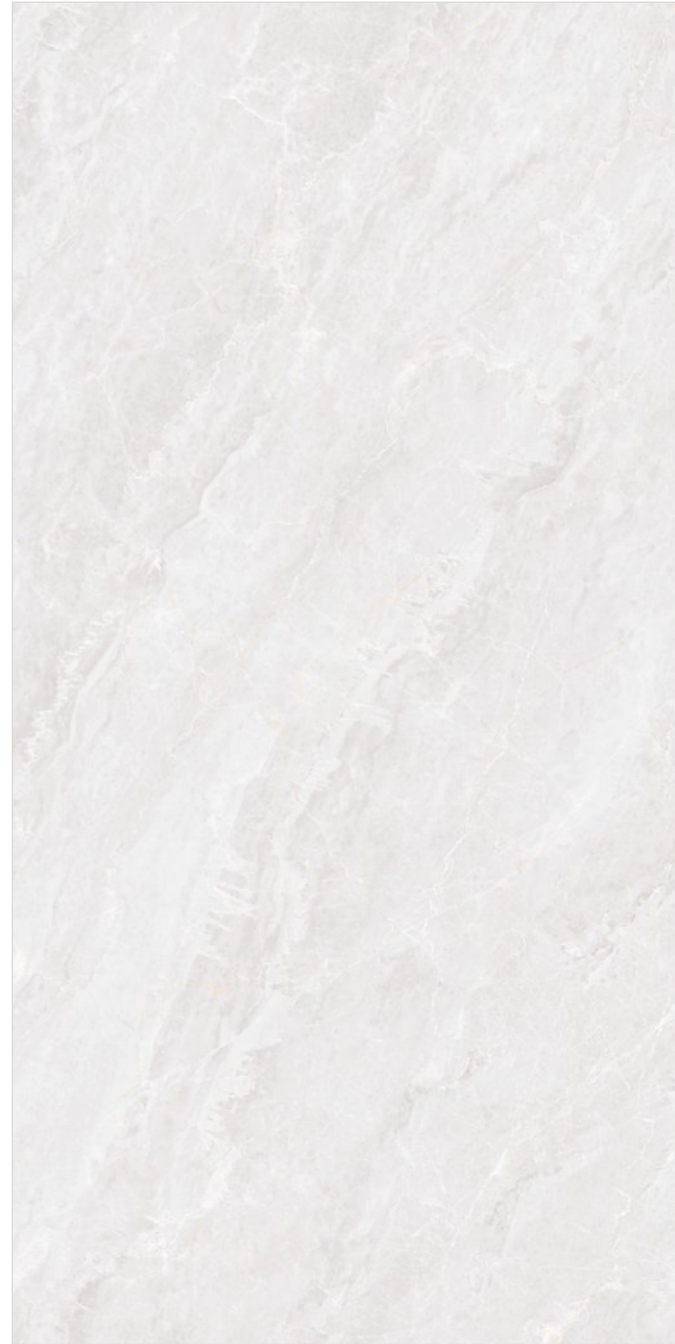

120x240cm

SURFACE: Glossy Surface

9mm Thickness

GLORIOUS COLLECTION

ONICE

REGAL SILVER

ROMAN BLUE

ROMAN GOLD