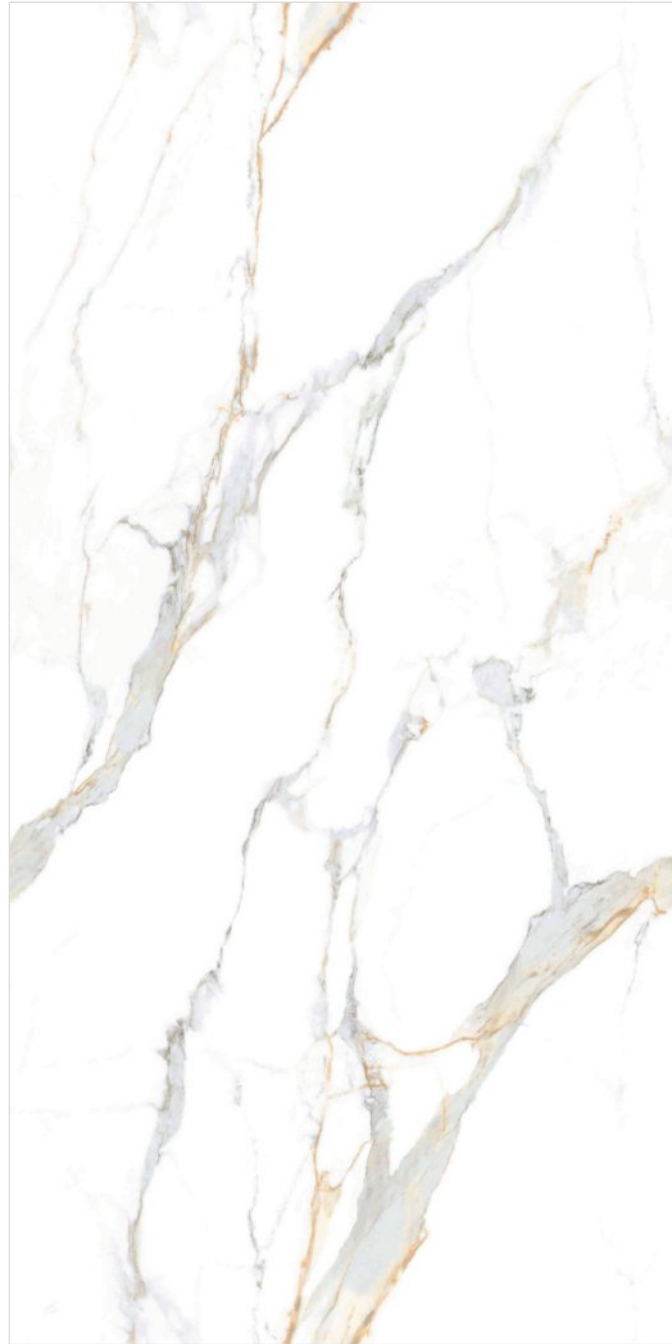

STATURIO ASTRA GOLD

Gres Porcelain Stoneware (International Standard)
Vitrified Stoneware (Indian Standard)
Rectified | 5.5mm

Intended to use at wall & floor coverings, for
any indoor & outdoor Residential and commercial spaces.