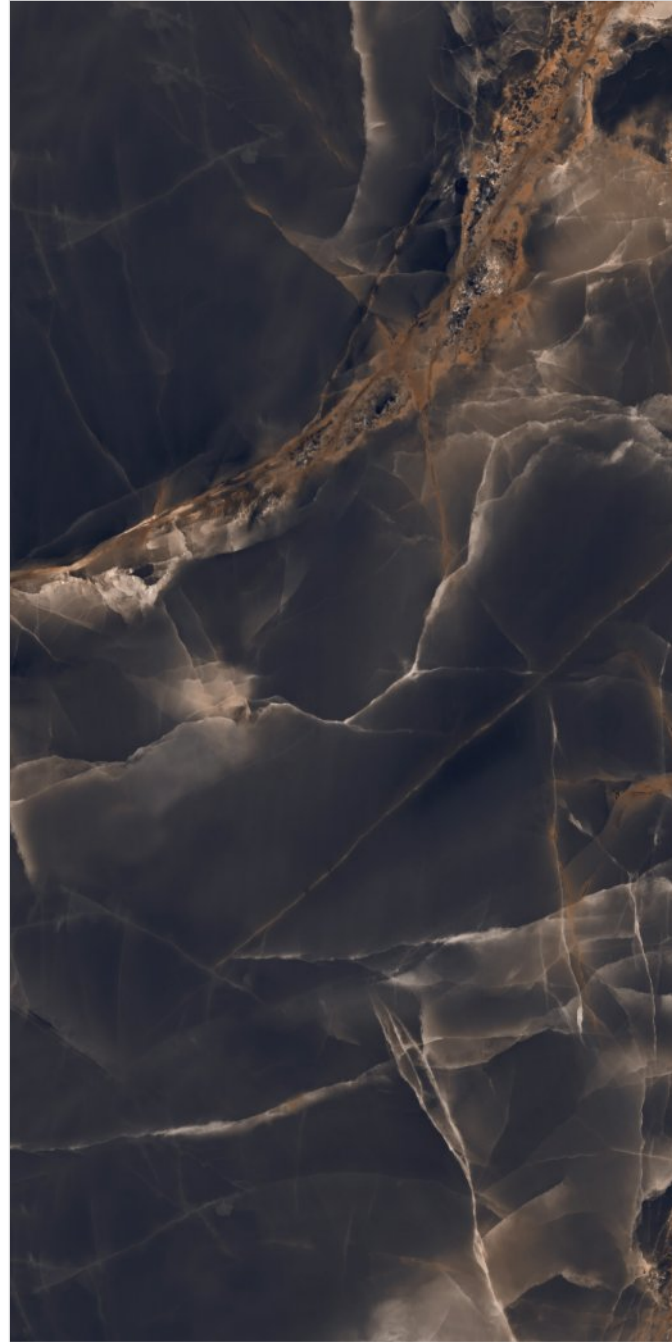

Intended to use at wall & floor coverings, for
any indoor & outdoor Residential and commercial spaces.

120x240cm

SURFACE: High Glossy Surface

9mm Thickness

GLORIOUS COLLECTION

FUSION DARK

ROYAL ONYX GREY

SAINT LAURENT