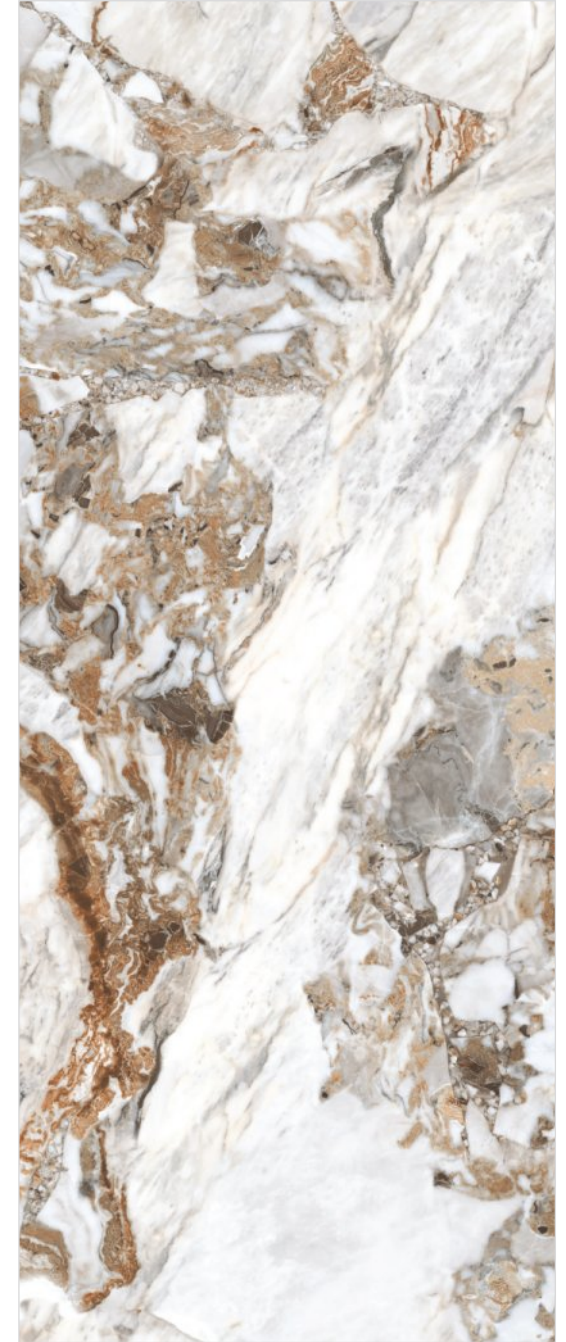

## FOSSIL COLLECTION

CALACATTA MICHAEL

CRISTALLO GOLD

JEWEL ONYX WHITE

MOTHICA WHITE

Gres Porcelain Stoneware (International Standard)  
Vitrified Stoneware (Indian Standard)  
Rectified | 09mm

Intended to use at wall & floor coverings, for  
any indoor & outdoor Residential and commercial spaces.