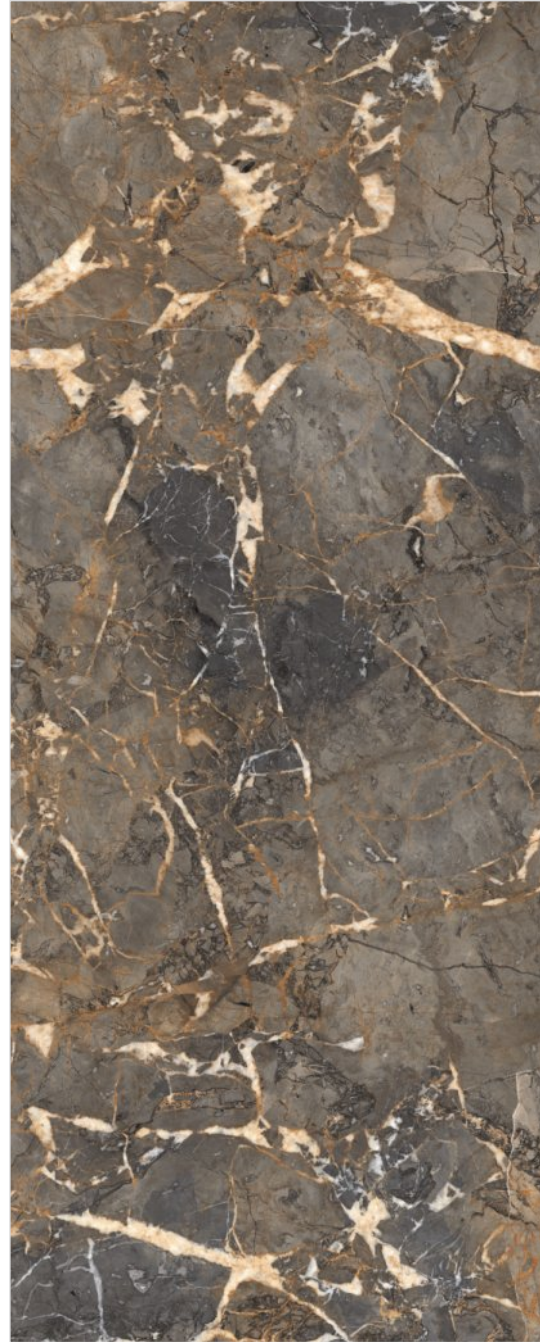

**02** Dimesnions

120x300cm & 120x278cm

**04** Surface

High Glossy Surface

**01** Thickness

9mm

**FOSSIL COLLECTION**

**BLUE FLIMANGO**