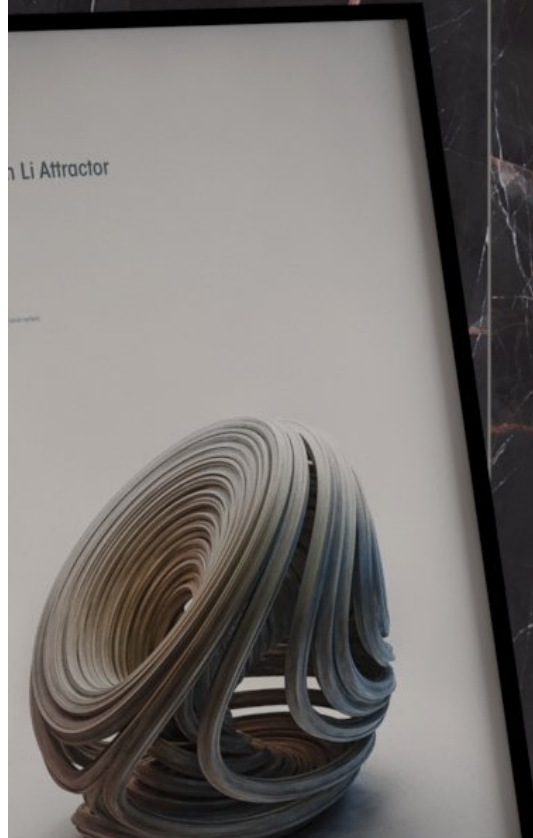

## LIVING AREA

A sleek, urban symphony for your living space, where Black Daytona creates bold design that commands attention and reigns supreme.

**Wall** : Black Daytona 120x300cm, **Floor** : Black Daytona 120x300cm,  
**Surface** : High Glossy