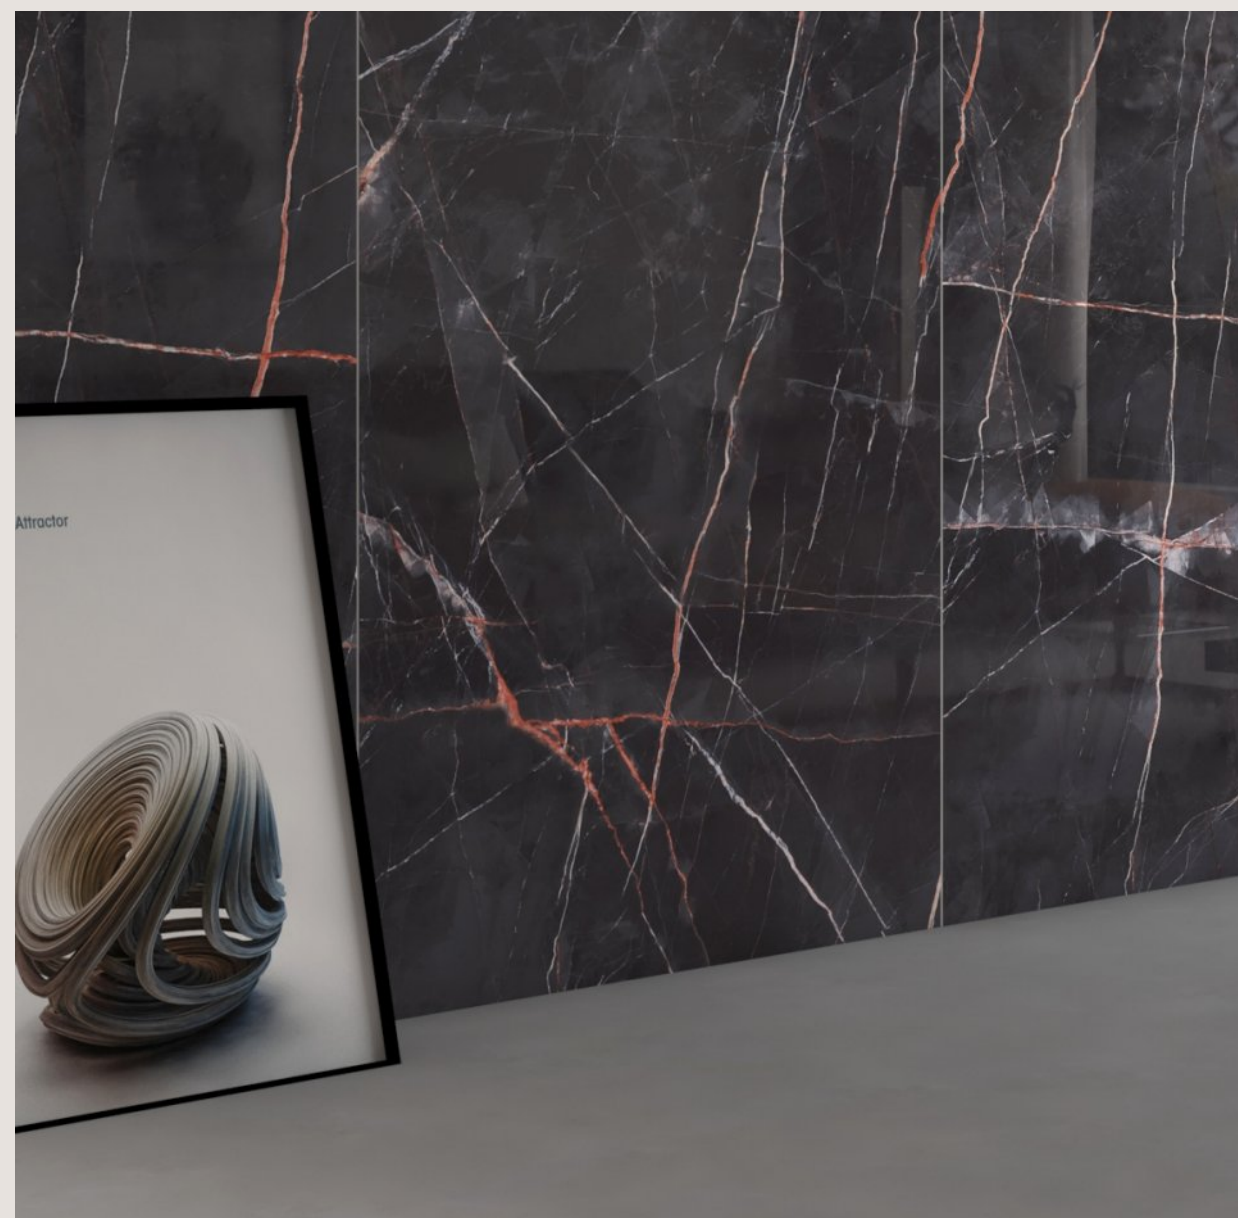

Wall : Black Daytona 120x300cm, **Floor** : Black Daytona 120x300cm,
Surface : High Glossy