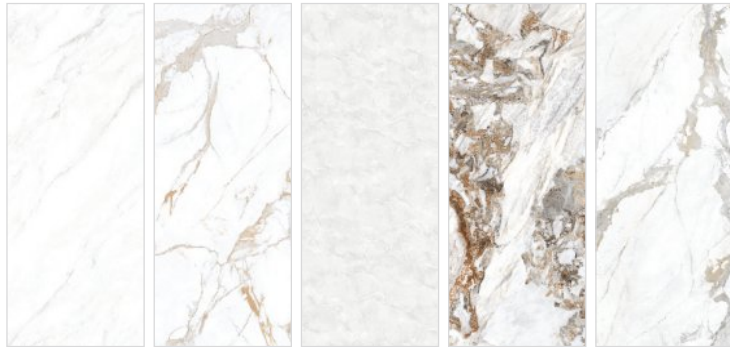

FOSSIL COLLECTION

SIZE & THICKNESS

120x300cm
120x278cm

9mm

GLOSSY