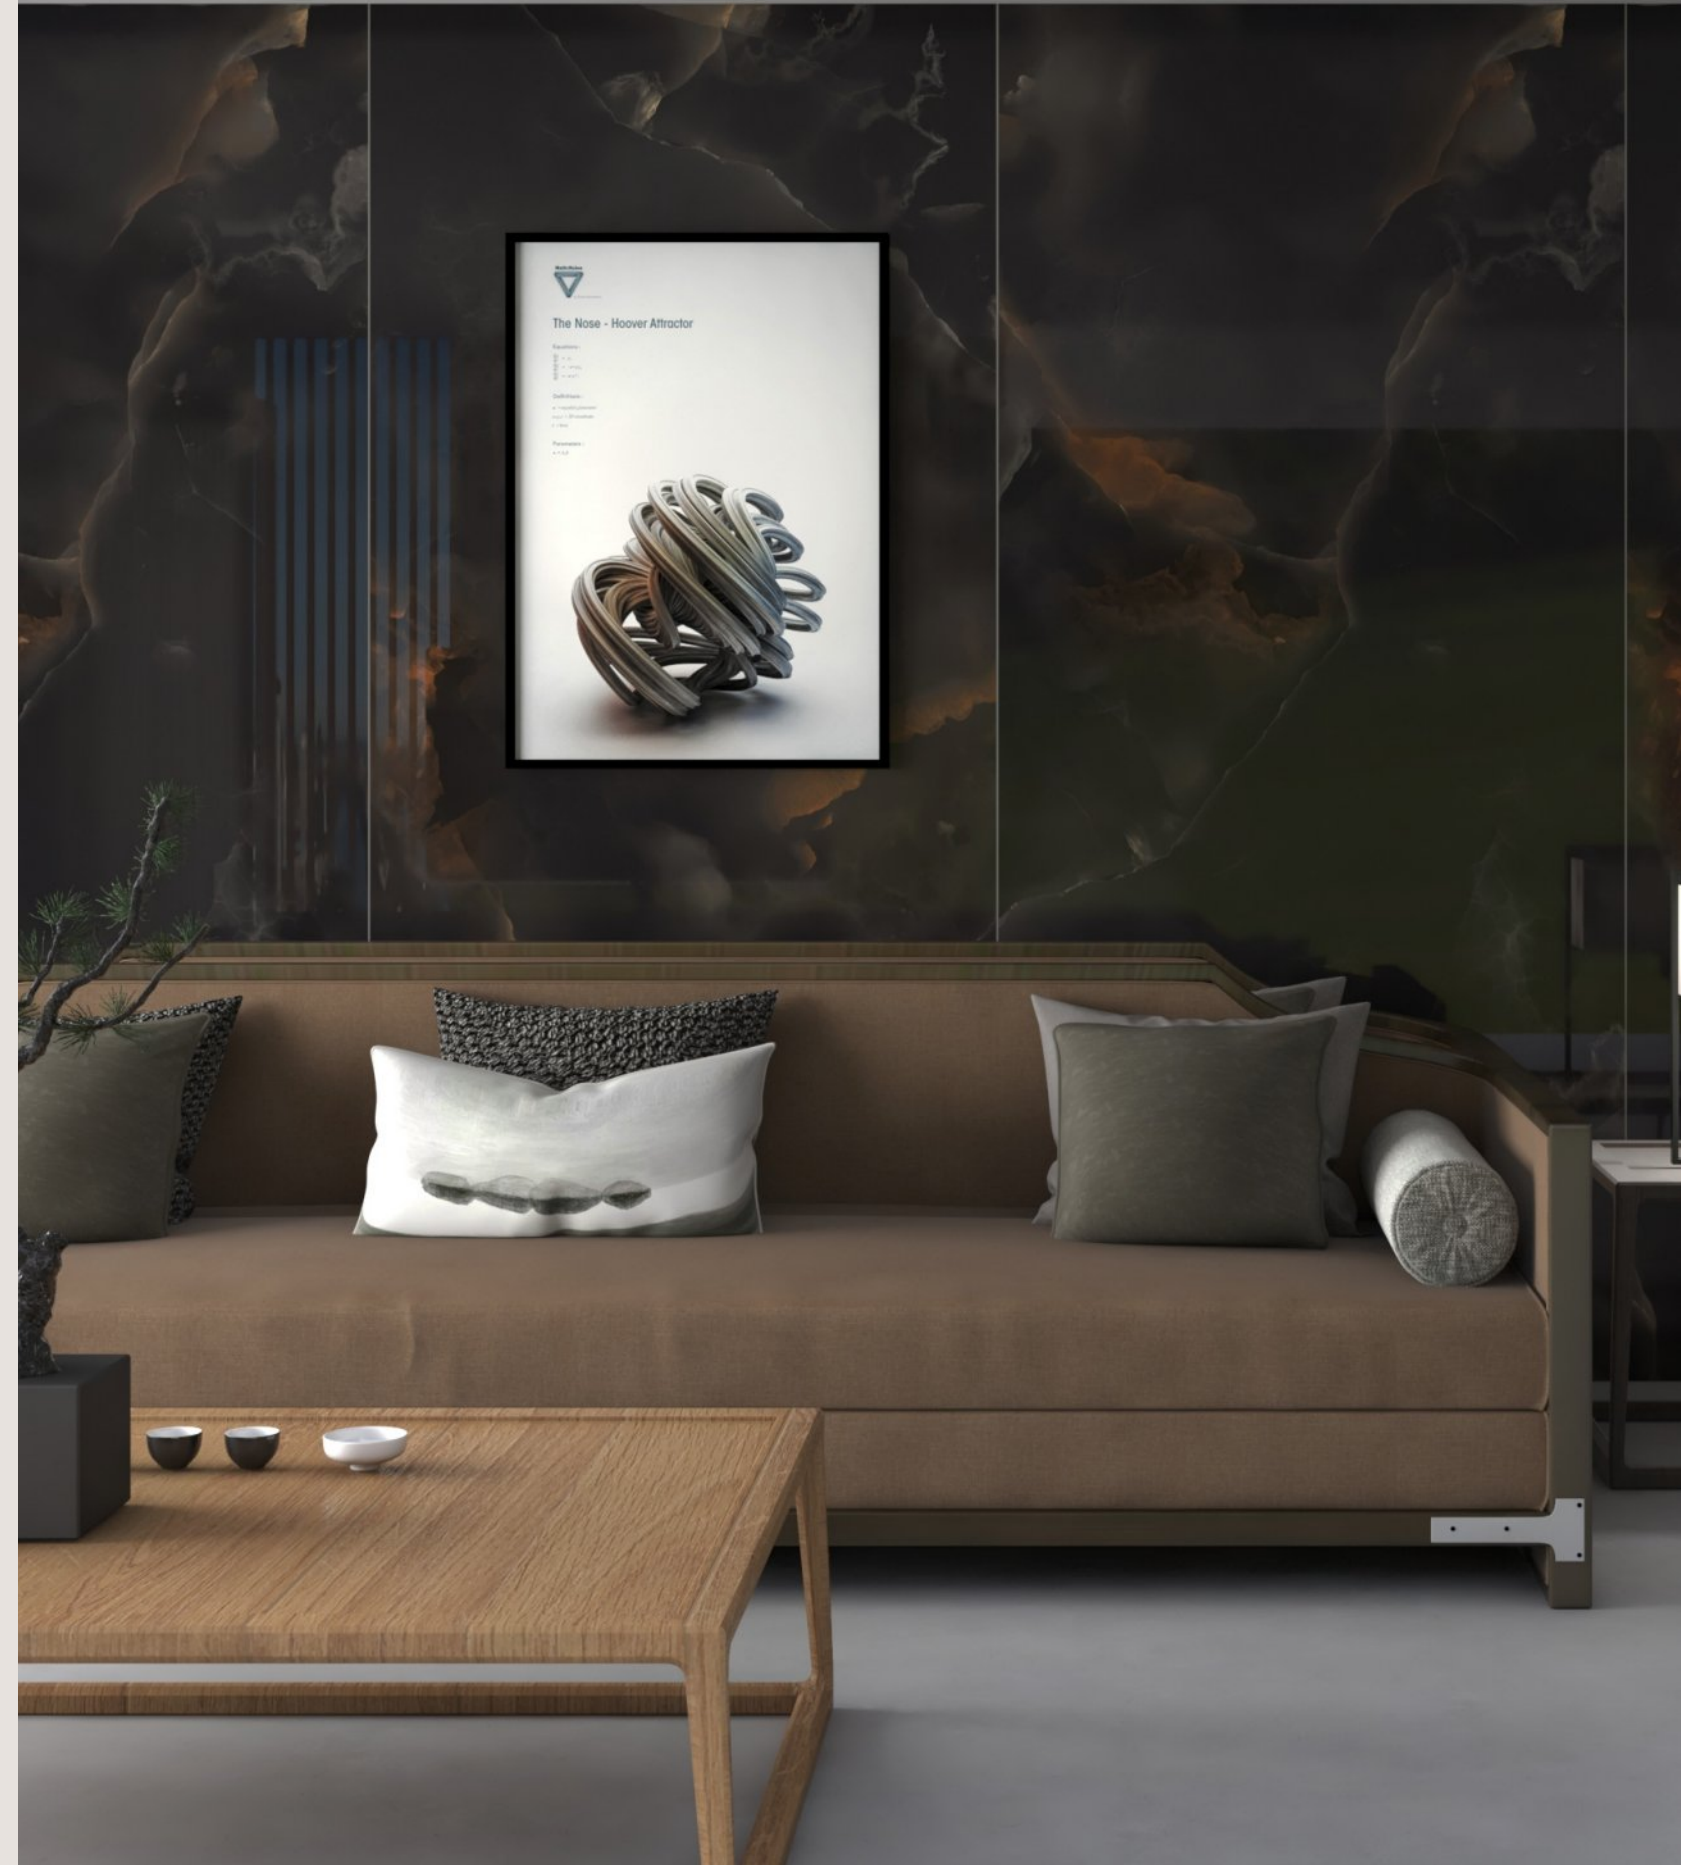

LIVING AREA

Command the scene, own the night
your living space becomes a masterpiece
of profound depth and undeniable, dark
allure with Black Onyx.