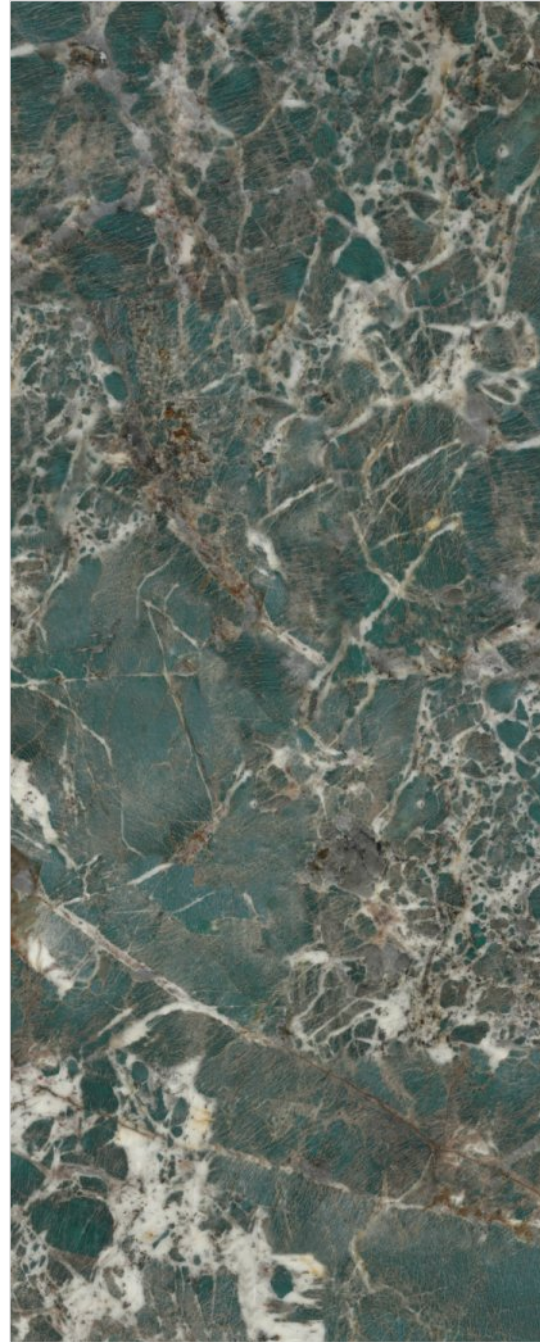

**02** Dimesnions

120x300cm & 120x278cm

**04** Surface

High Glossy Surface

**01** Thickness

9mm

**FOSSIL COLLECTION**

**AMAZON GREEN**