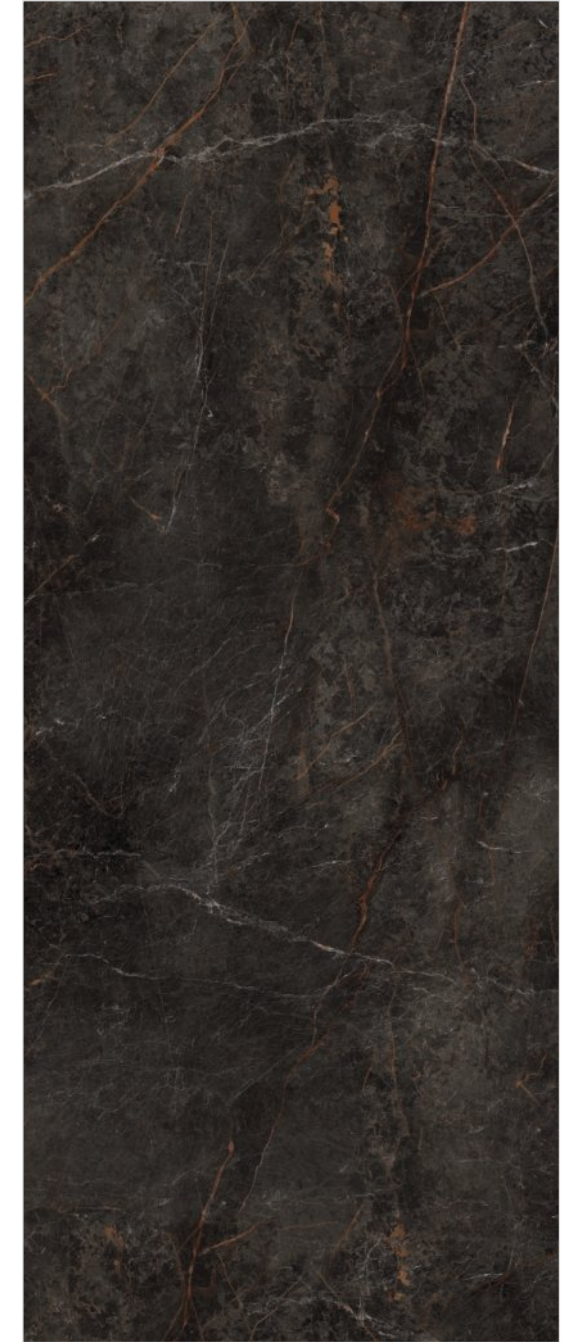

FUSION VIET BLACK

Gres Porcelain Stoneware (International Standard)
Vitrified Stoneware (Indian Standard)
Rectified | 09mm

Intended to use at wall & floor coverings, for
any indoor & outdoor Residential and commercial spaces.