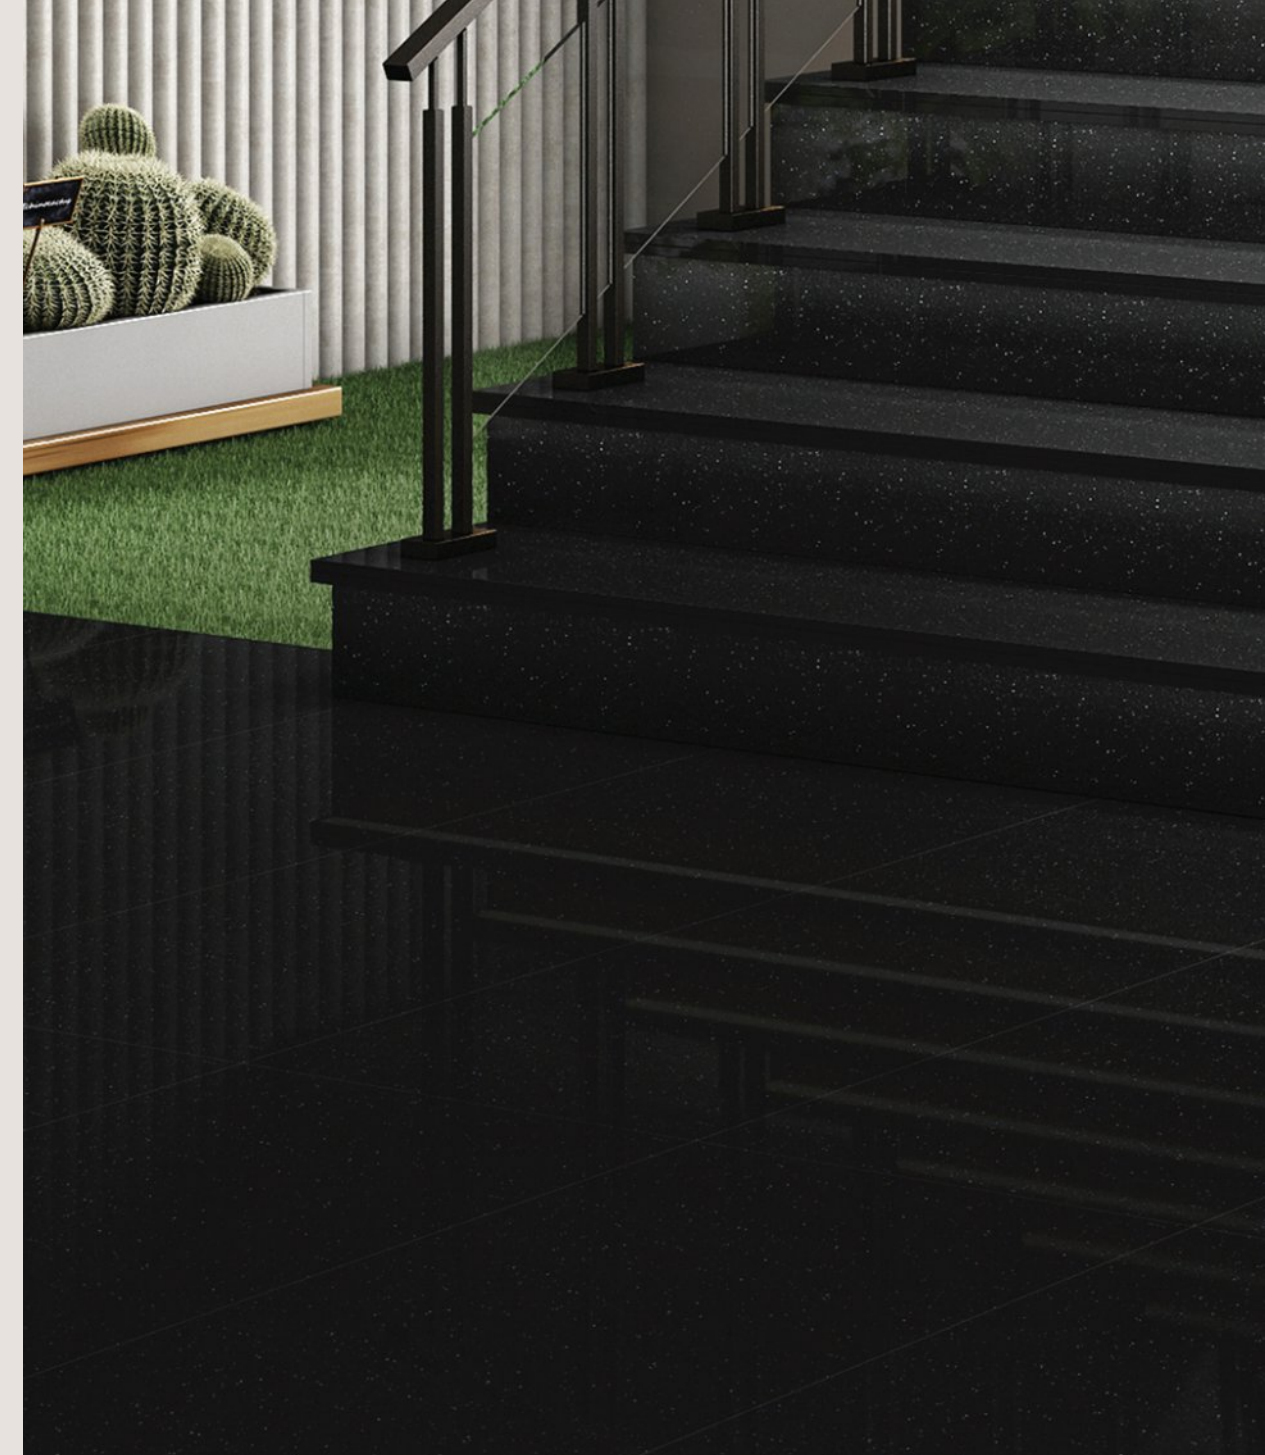

Flor : SAGA NERO 80x300cm
Surface : Glossy or Matt

**SAGA
NERO**