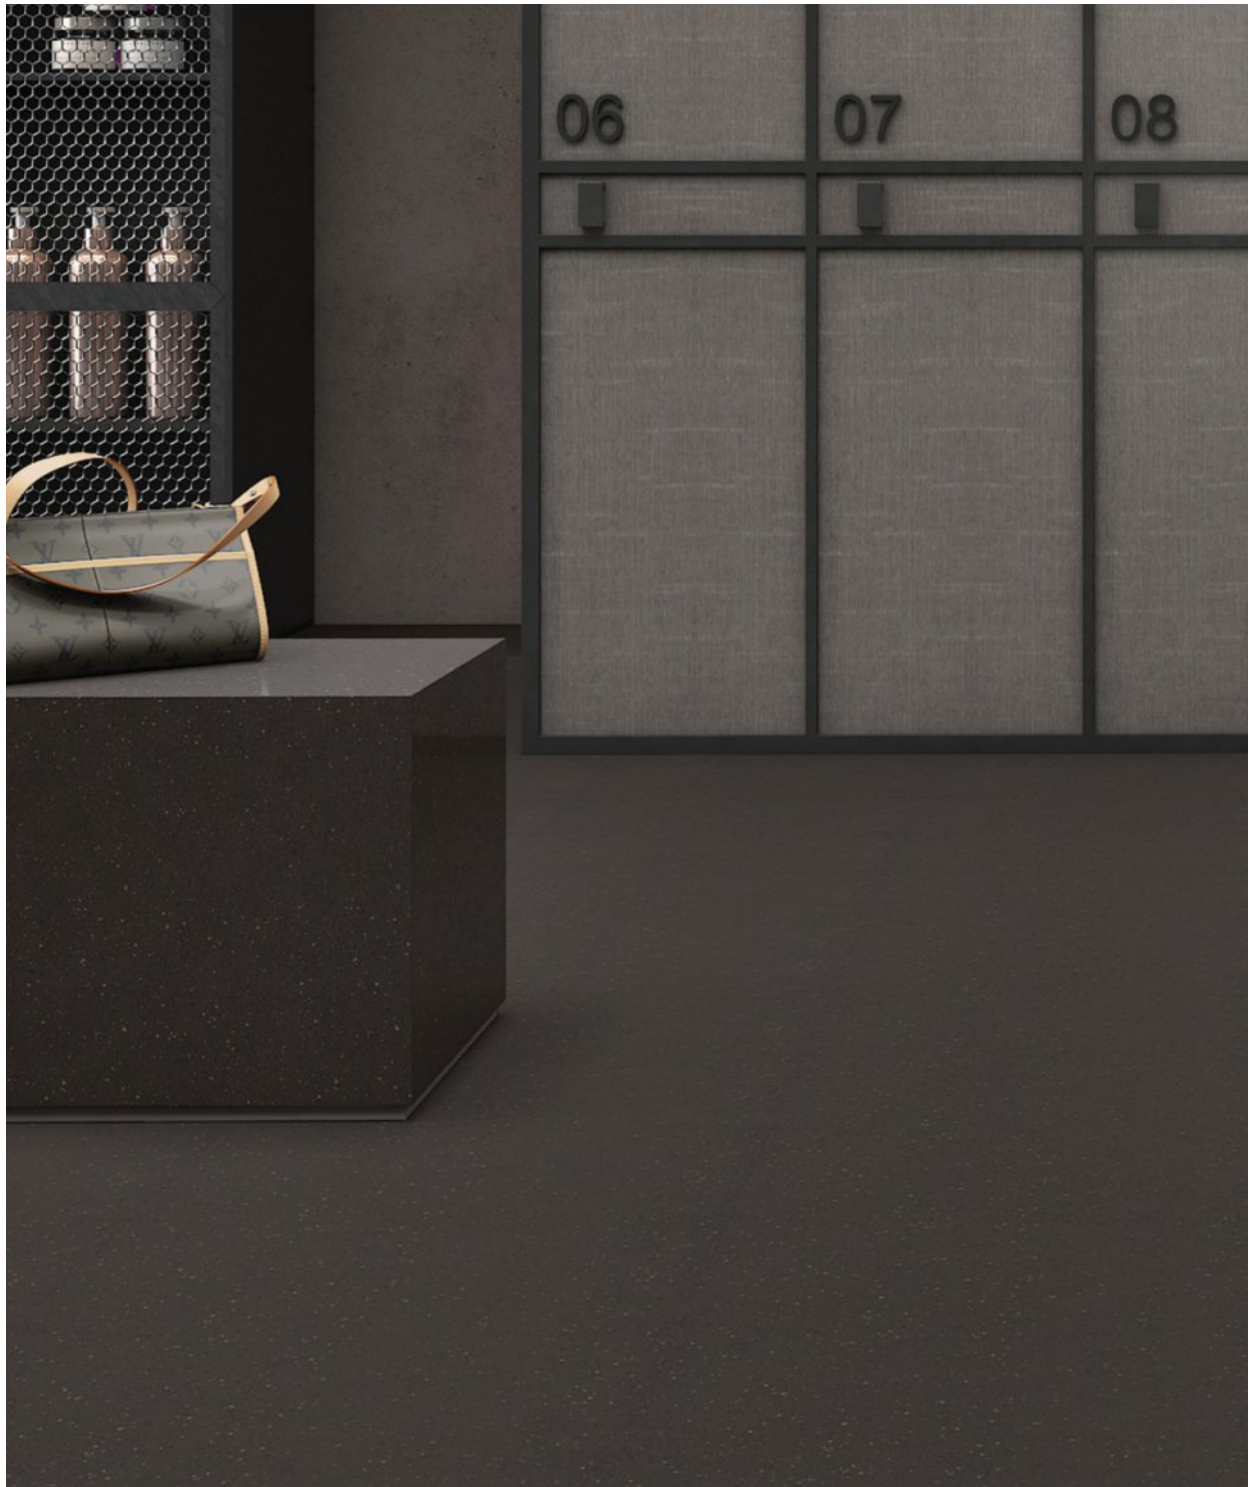

Table Top : SAGA BIANCO 80x300cm
Surface : Glossy or Matt

SAGA BIANCO

Floor : SAGA COCO 80x300cm
Surface : Glossy or Matt

SAGA COCO

Flor : SAGA GREY 80x300cm, **Wall :** SAGA GREY 80x300cm
Surface : Glossy or Matt